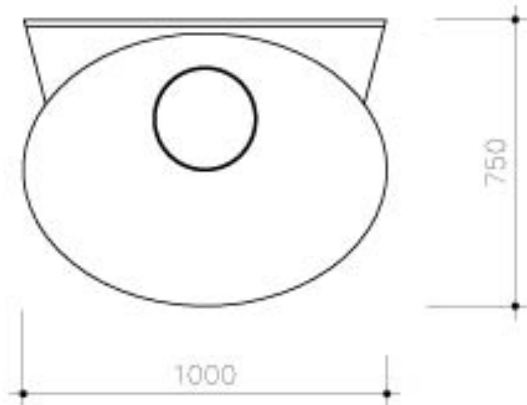

Fireplace BC

General data and commercial

Model: BC
RS: A/18
Weight: 70 Kg
Width: 1000 mm.
Height: 3260 mm.
Long: 750 mm.

Construction details and material

Hood & Tube: Made of sheet steel polished 2mm thick.

Ashes tray: Made of plate steel polished 1mm thick.

Grill: Made of polished steel profile, T-shaped, 30 mm in width.

Painting: The set is painted with glaze anticaloric-component, with color matte black, with a thermal resistance of 950 ° C.

TRANSPORT INFORMATION:

CAGE: 3050 x 1150 x 880 mm. (Length x Height x Width)

WEIGHT: 120 Kg.

TRUCK METERS: 3 m.

DAE Chimeneas reserves the right to make changes and / or changes in the products and specifications without notice.