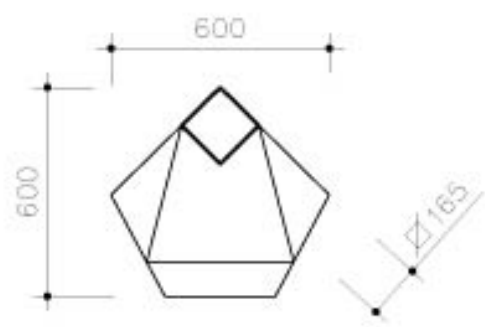

### General data and commercial

Model: Cerdanya  
RS: A/7  
Weight: 71 Kg.  
Width: 600 mm.  
Height: 3055 mm.  
Long: 600 mm.

**Interior Section:** Made of plate steel polished 4mm thick. Between the inside section and the hood there is an air chamber.

**Ashes tray:** Made of plate steel

**Painting:**

The set is painted with glaze anticaloric-component, with colour matte black, with a thermal resistance of 950 ° C.

### TRANSPORT INFORMATION:

CAGE: 3250 x 750 x750 mm. (Length x Height x Width)

WEIGHT: 121Kg.

TRUCK METERS: 3,4m.

*DAE Chimeneas reserves the right to make changes and / or changes in the products and specifications without notice.*