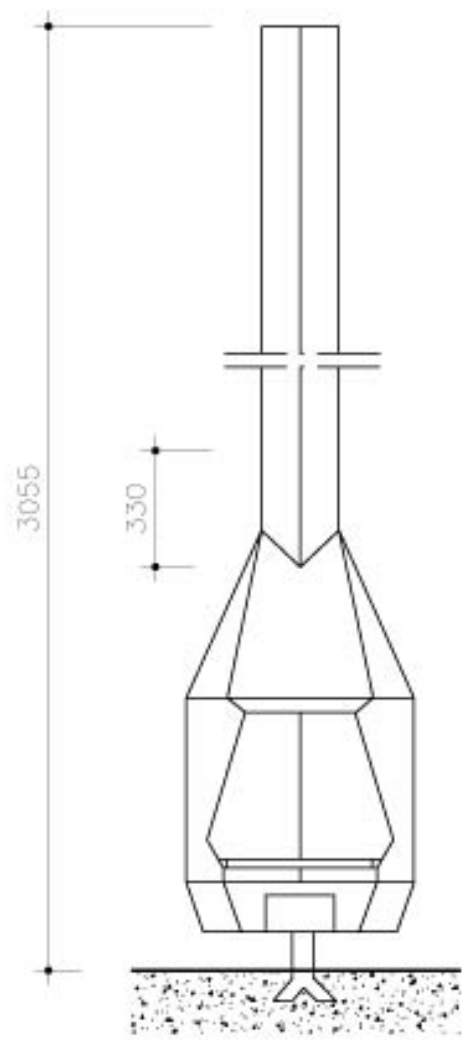

### General data and commercial

Model: Cerdanya  
RS: A/7  
Weight: 71 Kg.  
Width: 600 mm.  
Height: 3055 mm.  
Long: 600 mm.

### Construction details and material

**Fireplace:** Set made of sheet steel polished 2mm thick

**Tube:** Made of sheet steel polished 2mm thick.

polished 1mm thick.

**Grill:** Made of cast iron GG-20 pearlitic.

**Interior Section:** Made of plate steel polished 4mm thick. Between the inside section and the hood there is an air chamber.

**Ashes tray:** Made of plate steel

**Painting:**

The set is painted with glaze anticaloric-component, with colour matte black, with a thermal resistance of 950 ° C.

### TRANSPORT INFORMATION:

CAGE: 3250 x 750 x750 mm. (Length x Height x Width)

WEIGHT: 121Kg.

TRUCK METERS: 3,4m.

*DAE Chimeneas reserves the right to make changes and / or changes in the products and specifications without notice.*