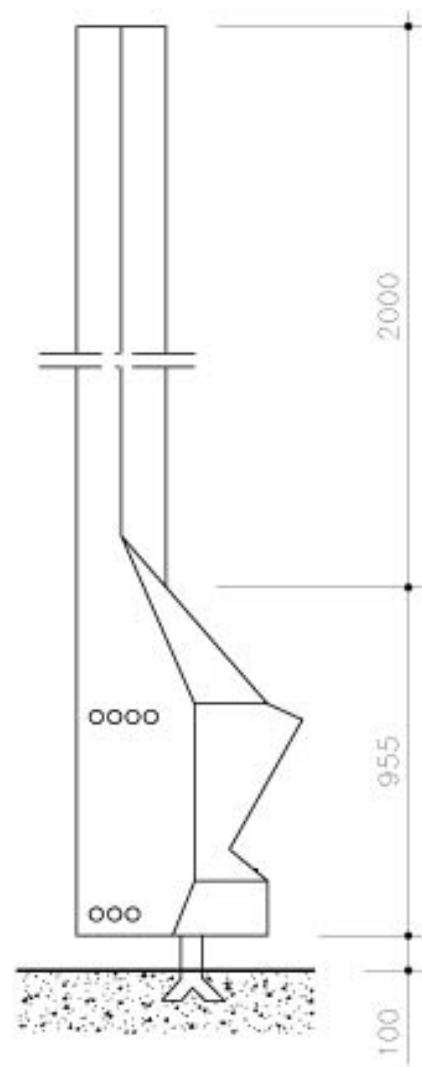

### General data and commercial

Model: Cerdanya  
RS: A/7  
Weight: 71 Kg.  
Width: 600 mm.  
Height: 3055 mm.  
Long: 600 mm.

### Construction details and material

**Fireplace:** Set made of sheet steel polished 2mm thick

**Tube:** Made of sheet steel polished 2mm thick.

polished 1mm thick.

**Grill:** Made of cast iron GG-20 pearlitic.

**Interior Section:** Made of plate steel polished 4mm thick. Between the inside section and the hood there is an air chamber.

**Ashes tray:** Made of plate steel

**Painting:**

The set is painted with glaze anticaloric-component, with colour matte black, with a thermal resistance of 950 ° C.

### TRANSPORT INFORMATION:

CAGE: 3250 x 750 x750 mm. (Length x Height x Width)

WEIGHT: 121Kg.

TRUCK METERS: 3,4m.

*DAE Chimeneas reserves the right to make changes and / or changes in the products and specifications without notice.*