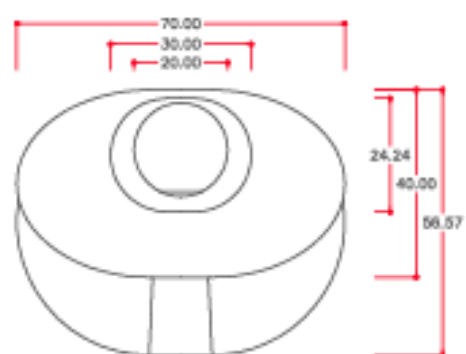

DAE
CHIMENEAS

Chimenea ARTICULARE
Diseño: Moneo, Belen