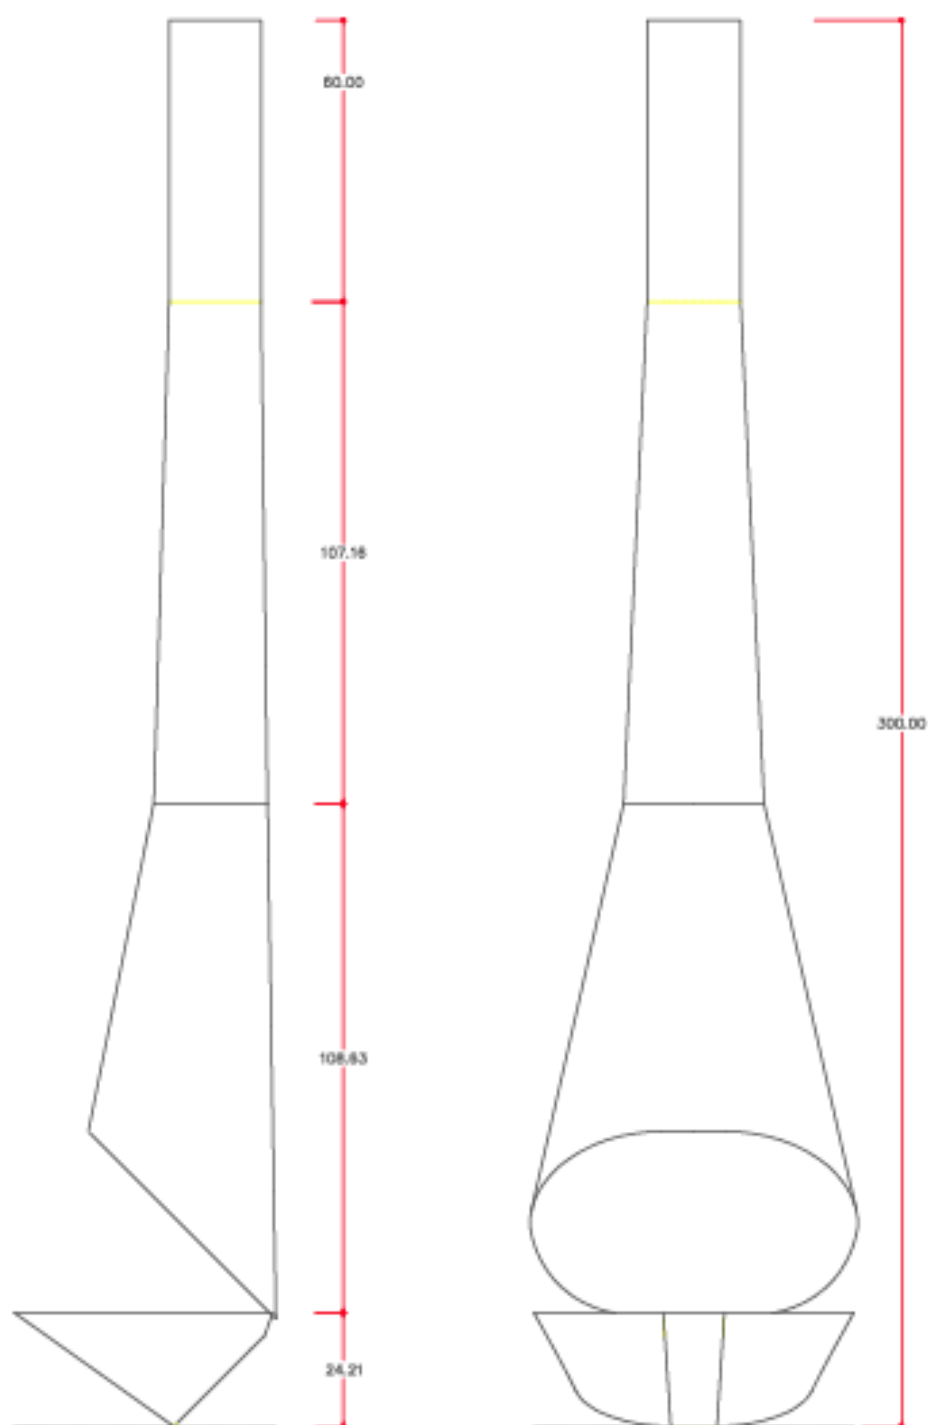

DAE
CHIMENEAS

Chimenea ARTICULARE
Diseño: Moneo, Belen