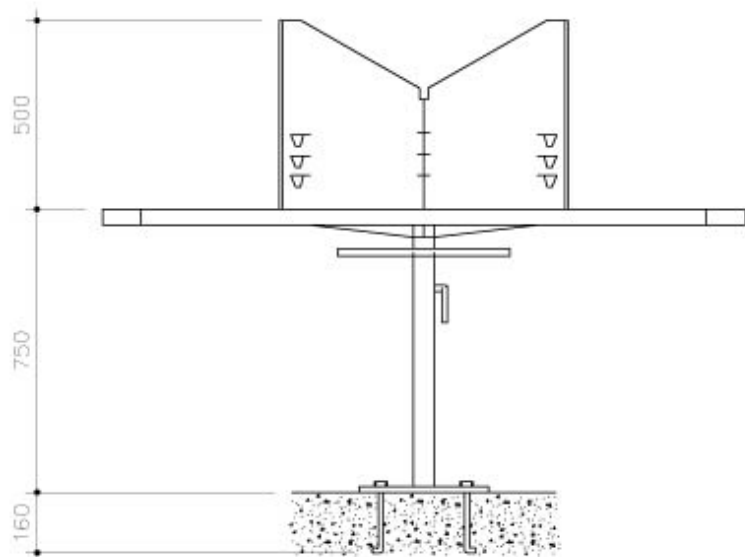

Fireplace Tangram

Designer: Victor
© Copyright Victor 1994
© Copyright DAE Chimeneas 2013

Data sheet

DAE
CHIMENEAS

Fireplace Tangram

General data and commercial

Modelo: Tangram
Código de producto: B/1
Peso: 90 Kg.
Ancho: 1700 mm.
Alto: 1250 mm.
Largo: 950 mm.

Construction details and material

Structure: Set made of sheet steel polished

Ashes tray: Made of plate steel polished ___mm thick.

Grill: Made of cast iron GG-20 pearlitic.

Interior Section: Made of plate steel polished 4mm thick. Between the inside section and the hood there is an air chamber.

Painting: The set is painted with glaze anticaloric-component, with colour matte black, with a thermal resistance of 950 ° C.

TRANSPORT INFORMATION:

CAGE: 1900 x 600 x 1100 mm. (Length x Height x Width)

WEIGHT: 130 Kg.

TRUCK METERS: 2,6 m.

DAE Chimeneas reserves the right to make changes and / or changes in the products and specifications without notice.

Data sheet

DAE
CHIMENEAS

Data sheet

DAE
CHIMENEAS
BARBACOA
Diseño: Bonet, Victor