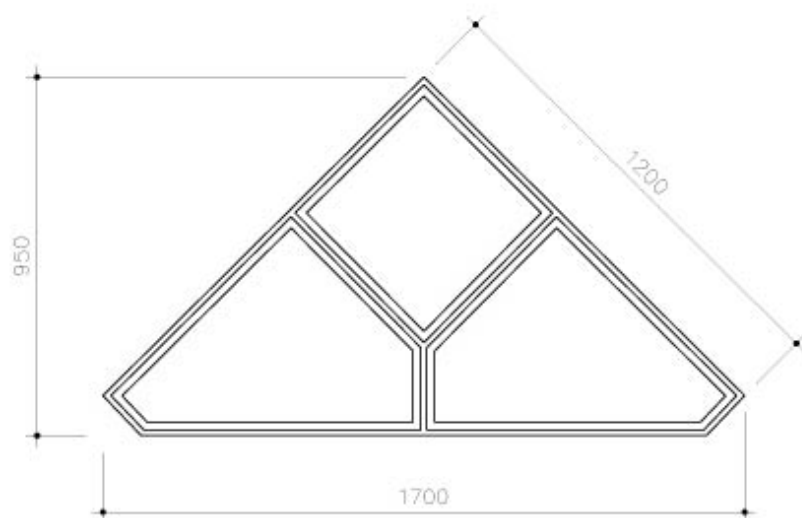

Fireplace Tangram

Designer: Victor
© Copyright Victor 1994
© Copyright DAE Chimeneas 2013

Data sheet

DAE
CHIMENEAS

Fireplace Tangram

General data and commercial

Modelo: Tangram
Código de producto: B/1
Peso: 90 Kg.
Ancho: 1700 mm.
Alto: 1250 mm.
Largo: 950 mm.

Painting: The set is painted with glaze anticaloric-component, with colour matte black, with a thermal resistance of 950 ° C.

TRANSPORT INFORMATION:

CAGE: 1900 x 600 x 1100 mm. (Length x Height x Width)

WEIGHT: 130 Kg.

TRUCK METERS: 2,6 m.

DAE Chimeneas reserves the right to make changes and / or changes in the products and specifications without notice.

Data sheet

DAE
CHIMENEAS

Data sheet

DAE
CHIMENEAS
BARBACOA
Diseño: Bonet, Victor