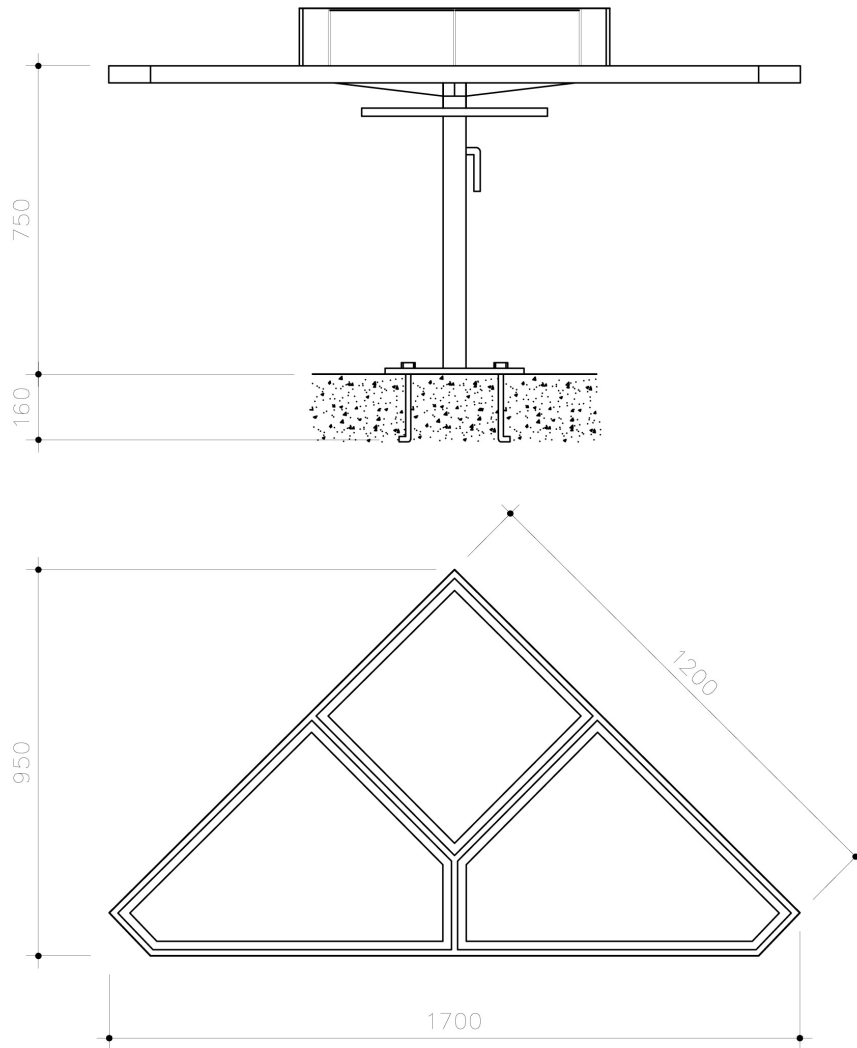

SOPORTE PAELLA OPCIONAL NO INCLUIDO

BARBACOA paella
Diseño: Bonet, Víctor

Data sheet